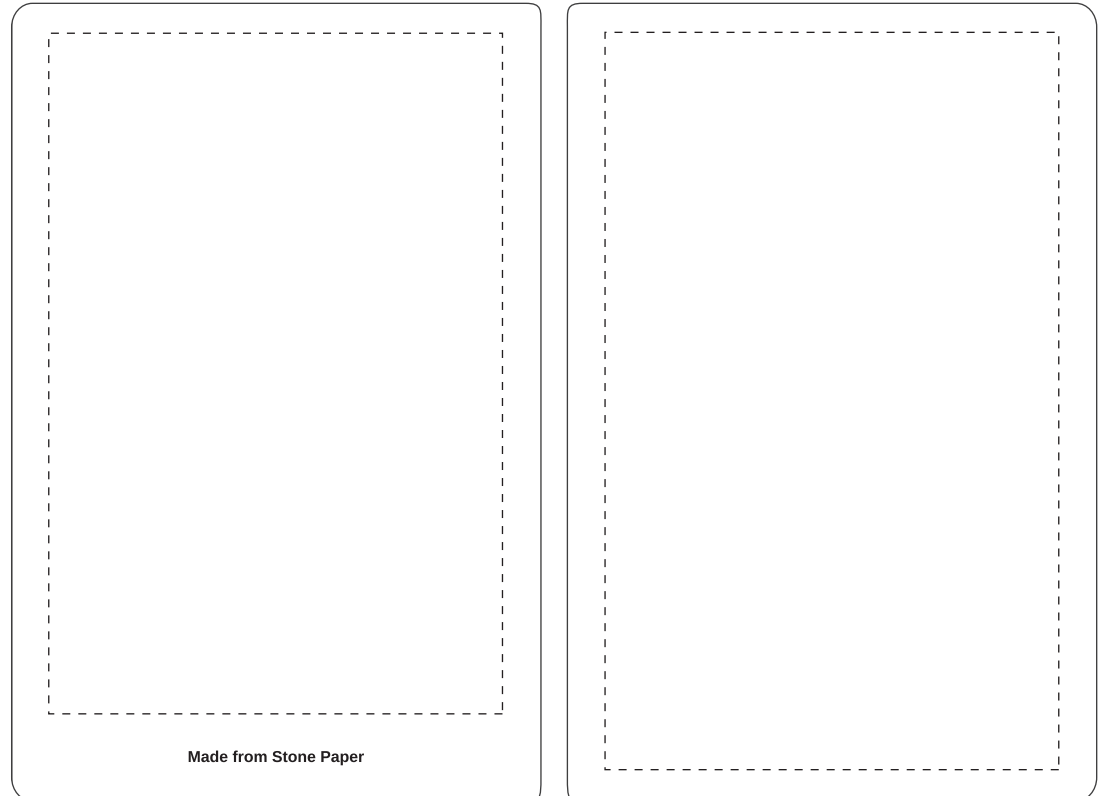

Your Ref:	Quantity:	Product Code: QS3000
Our Ref:	Version: 1	Product Colour: WHITE

PRINTING CONCERNS:**PRODUCT INFO: DUE TO THE NATURE OF THE PRODUCT THE PRINT POSITION MAY VARY BY 2 - 3 MM**

We stock this item in the following colours

PANTONE REFERENCE(S)

- Colour 1
- Colour 1
- Colour 1
- Colour 1

ARTWORK SCALE 50%

Product Image for visualisation
- colours may vary

- **CENTRED TO PRINT AREA**
- **CENTRED TO NOTEBOOK**

The dashed line is to demonstrate print area and will not appear on your printed item

To proceed, please approve visual via the online system.

ARTWORK SCALE 100%

Max print area: 195mm x 120mm

ARTWORK SCALE 100%

Max print area: 180mm x 120mm